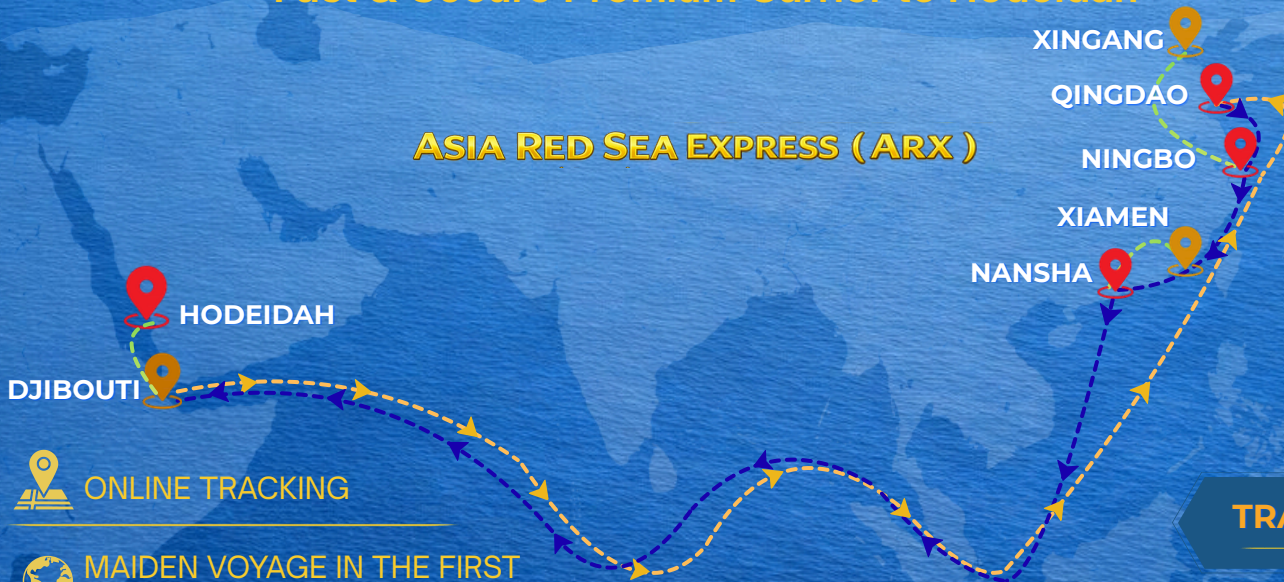

IBEX SEA SHIPPING LIMITED

Fast & Secure Premium Carrier to Hodeidah

ASIA RED SEA EXPRESS (ARX)

ONLINE TRACKING

MAIDEN VOYAGE IN THE FIRST WEEK OF APRIL 2026

RELIABLE SAILING SCHEDULE

FAST AND SECURE DELIVERY

TRANSIT TIME

QINGDAO	HODEIDAH	29 DAYS
NINGBO	HODEIDAH	26 DAYS
NANSHA	HODEIDAH	22 DAYS

Note: We also accept cargo from **Xingang** and **Xiamen** via transshipment connections through **Ningbo** and **Nansha**, seamlessly connecting to our main liner service.

ABOUT US

Ibex Sea Shipping is a dynamic shipping line delivering **reliable and efficient services** from **China to Hodeidah**. With a strong operational control and a flexible network, we ensure seamless cargo movement across key trade routes.

At Ibex we are offering the fastest transit times to Hodeidah, providing secure, efficient, and cost-effective shipping solutions tailored to meet our clients' evolving needs.

Delivering Seamless Shipping Solutions Across Global Waters.